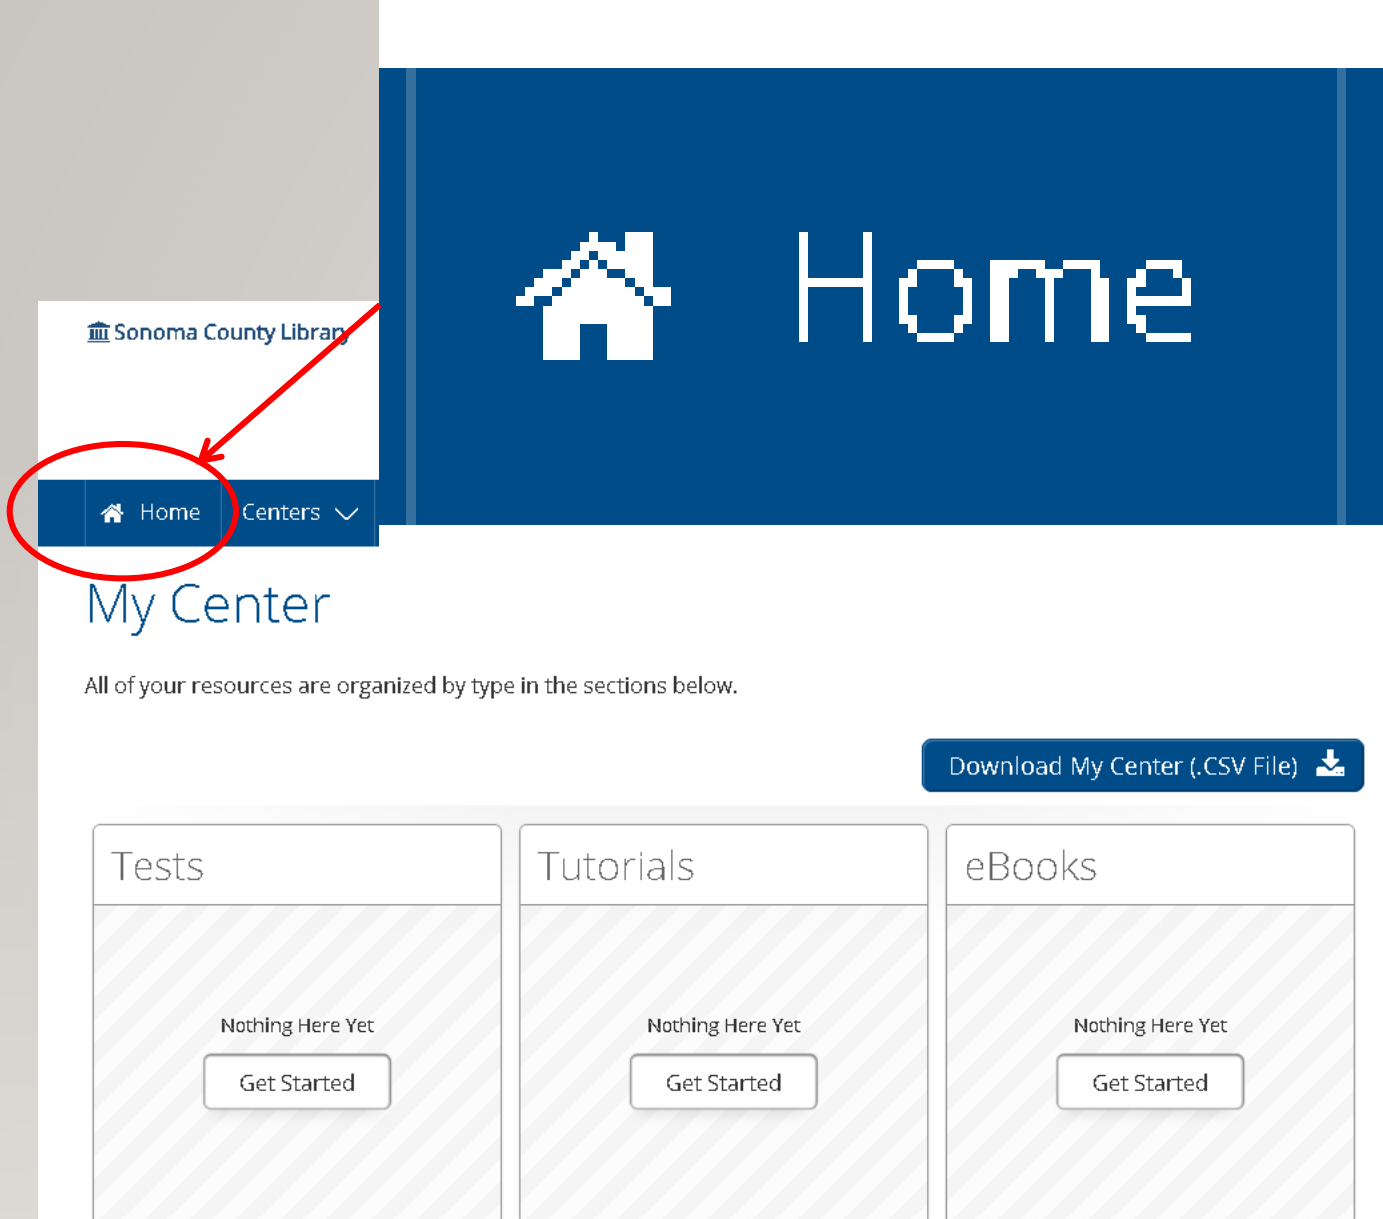

If you want to explore everything available to you click "Home."