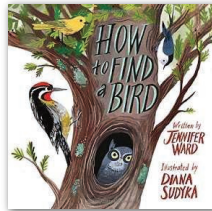

Birding Book List

How to Find a Bird
J 598.07 Ward