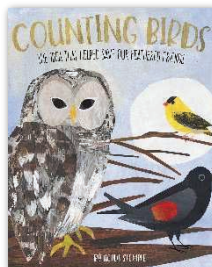

sonomalibrary.org

Birding Book List

How to Find a Bird
J 598.07 Ward

Ruby's Bird
J 591.75 Thompson

Bird Watch
E Matheson

Homemade Bird Food
639.978 Porter

Counting Birds
J 598.0723 Stemple

Is this Panama?
A Migration Story
E Thornhill

Every Day Birds
J 598.01 Vanderwater

World of Birds
J 598 Kurki

How to Draw Birds
J 743.68 Betts

Girl Versus Squirrel
E Barrett

TAKE & MAKE CRAFT KITS

KITS DE ARTE PARA
LLEVAR Y HACER

February • febrero • 2021